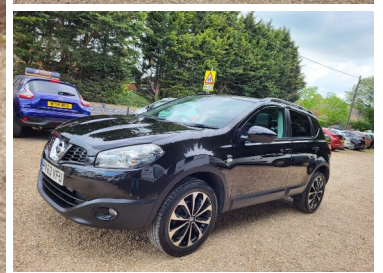

Cherrytree Car Sales

2013(63) Nissan Qashqai DCI 360 5-Door

£7,875

Engine: Diesel
Body: Hatchback
Gearbox: 6-Speed
Capacity: 1461cc
Colour: Black
Mileage: 72,000
CO²: 129g/km
MPG: 54.3mpg
Top Speed: 110mph
BHP: 110bhp
Insurance Grp: 17E

Cherrytree Car Sales
 Rosehill, Winchester Road
 Waltham Chase
 Southampton
 Hampshire, SO32 2LX

SERVICE HISTORY	18IN (ONYX) ALLOY WHEELS
ABS WITH BRAKE ASSIST	AUTOMATIC LIGHTING SYSTEM
BLUETOOTH INTEGRATION	BODY COLOURED BUMPERS
CENTRE REAR SEAT BELT	CRUISE CONTROL WITH SPEED LIMITER
DRIVERS AIRBAG	DUAL ZONE CLIMATE CONTROL
EBD	ELECTRIC HEATED DOOR MIRRORS
ESP	FRONT AND REAR HEADRESTS
FRONT AND REAR LEATHER COVERED ARMRESTS	FRONT AND REAR POWER WINDOWS
FRONT FOG LIGHTS	GLOSS BLACK ROOF RAILS
HEIGHT ADJUSTABLE DRIVERS SEAT	IMMOBILISER
LUMBAR SUPPORT	ISOFIX CHILD SEAT ANCHOR POINTS
PANORAMIC GLASS ROOF	NISSAN CONNECT
POWER STEERING	PARTIAL LEATHER SEAT TRIM
PUNCTURE REPAIR KIT	PASSENGERS AIRBAG
AROUND	RADIO/CD PLAYER WITH USB INPUT
REAR PRIVACY GLASS	RAIN-SENSING WIPERS
SIDE AIRBAGS	REMOTE CENTRAL LOCKING
STEERING WHEEL CONTROLS	SIX SPEAKERS
	STEERING WHEEL RAKE AND REACH ADJUSTMENT